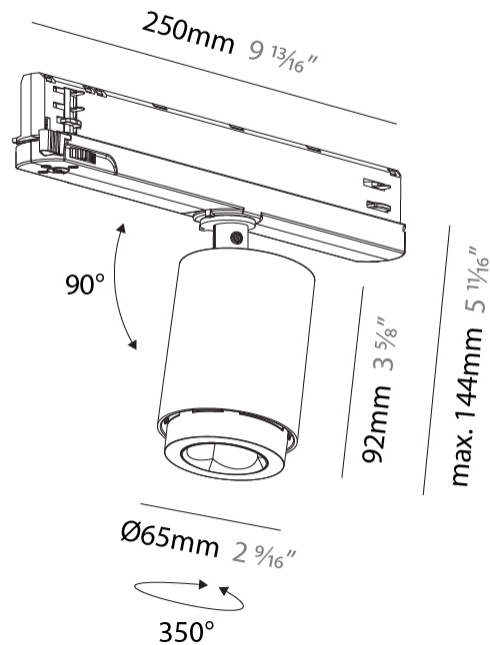

1. To build a product code in our configurator select the specify button on the base model # product page
2. To build a manual product code on this datasheet choose from the options listed below in blue font and add the suffix to the base model #

GENERAL

Series: Oiko Pro
Subseries: Oiko Pro In
Brand: Prolicht
Division: Architectural
Mounting Type: Track
Mounting Location: Ceiling
Subcategory: Spots

PHYSICAL

Shape: Cylinder
Diameter (mm): 65
Diameter (in): 2 ⁹/₁₆
Length (mm): 250
Length (in): 9 ¹³/₁₆
Height (mm): 92
Height (in): 3 ⁵/₈
Max. Overall Height (mm): 144
Max. Overall Height (in): 5 ¹¹/₁₆
Light Distribution: Adjustable / Direct
Fixture Finish: SSR / BKV / CWI / CRY / HAB / LAG / UFT / ITA / RUA / RUR / MIC / FTG / MYG / TWT / LOD / PUS / FRO / FUP / KIA / POP / BLS / SPG / MEY / GOH / GUM / CHC / COM / ABZ / JAG / OBR / MOS / ROR
Holder Finish: WHI / BLK
Fixture Material: Aluminum

ELECTRICAL

Lamp Type: LED
Input Wattage (W): 19
Total Output Wattage (W): 17.3
Dimming: Non-Dimmable / 0-10V Dimming
Driver Included: Yes
Driver Location: Integrated
Driver Type: Constant Current - 120Vac
Input Voltage (V): 120

LED

Number of LEDs: 1
Color Temperature (°K): 2700 / 3000 / 3500 / 4000
Max. Delivered Lumen (lm): 1410 / 1517 / 1571 / 1603
Nominal Lumen (lm): 1905 / 2050 / 2123 / 2166
CRI: >90 CRI
Lamp Life (hrs): 50000

OPTICAL

Reflector°: 34

RATINGS AND CERTIFICATIONS

Certified By: CSA Certified to UL and CSA Standards
IP rating: IP20