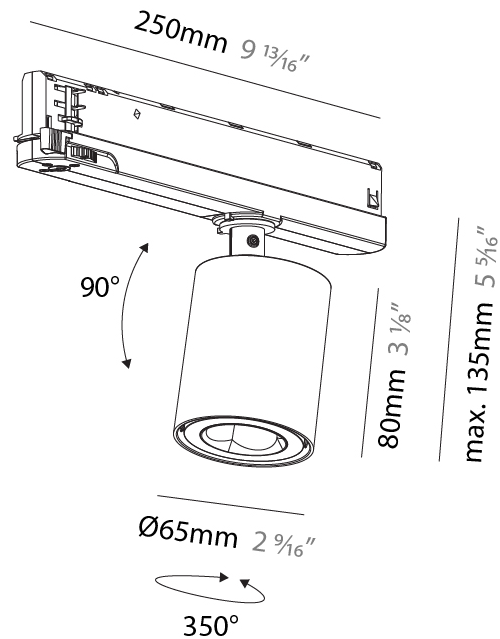

1. To build a product code in our configurator select the specify button on the base model # product page
2. To build a manual product code on this datasheet choose from the options listed below in blue font and add the suffix to the base model #

GENERAL

Series: Oiko Pro
Subseries: Oiko Pro In
Brand: Prolicht
Division: Architectural
Mounting Type: Track
Mounting Location: Ceiling
Subcategory: Spots

PHYSICAL

Shape: Cylinder
Diameter (mm): 65
Diameter (in): 2 ⁹/₁₆
Length (mm): 250
Length (in): 9 ¹³/₁₆
Height (mm): 80
Height (in): 3 ¹/₈
Max. Overall Height (mm): 135
Max. Overall Height (in): 5 ⁵/₁₆
Light Distribution: Adjustable / Direct
Fixture Finish: SSR / BKV / CWI / CRY / HAB / LAG / UFT / ITA / RUA / RUR / MIC / FTG / MYG / TWT / LOD / PUS / FRO / FUP / KIA / POP / BLS / SPG / MEY / GOH / GUM / CHC / COM / ABZ / JAG / OBR / MOS / ROR
Holder Finish: WHI / BLK
Fixture Material: Aluminum

ELECTRICAL

Lamp Type: LED
Input Wattage (W): 19
Total Output Wattage (W): 17.3
Dimming: [Non-Dimmable / 0-10V Dimming](#)
Driver Included: Yes
Driver Location: Integrated
Driver Type: Constant Current - 120Vac
Driver Class: Class 2
Input Voltage (V): 120

LED

Number of LEDs: 1
Color Temperature (°K): [2700 / 3000 / 3500 / 4000](#)
Max. Delivered Lumen (lm): 1547 / 1665 / 1724 / 1759
Nominal Lumen (lm): 1905 / 2050 / 2123 / 2166
CRI: >90 CRI
Lamp Life (hrs): 50000

OPTICAL

Reflector°: 50

RATINGS AND CERTIFICATIONS

Certified By: CSA Certified to UL and CSA Standards
IP rating: IP20