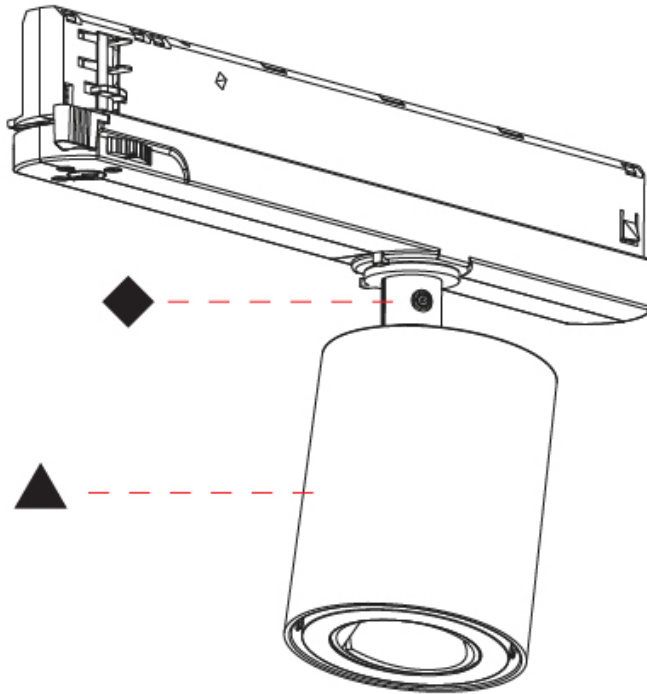

OIKO PRO IN WALLWASH TRACK

A3T206-

PROJECT

TYPE

SPECIFIER

QUANTITY

DATE

A