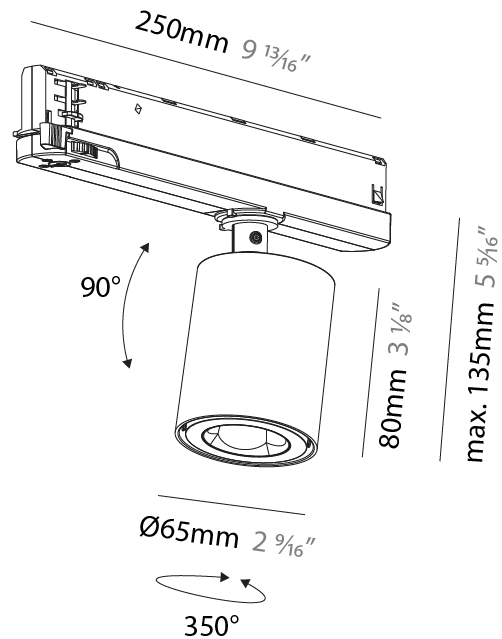

1. To build a product code in our configurator select the specify button on the base model # product page
2. To build a manual product code on this datasheet choose from the options listed below in blue font and add the suffix to the base model #

GENERAL

Series: Oiko Pro
Subseries: Oiko Pro In
Brand: Prolicht
Division: Architectural
Mounting Type: Track
Mounting Location: Ceiling
Subcategory: Spots

PHYSICAL

Shape: Cylinder
Diameter (mm): 65
Diameter (in): 2 ⁹/₁₆
Length (mm): 250
Length (in): 9 ¹³/₁₆
Height (mm): 80
Height (in): 3 ¹/₈
Max. Overall Height (mm): 135
Max. Overall Height (in): 5 ⁵/₁₆
Light Distribution: Adjustable / Direct
Fixture Finish: SSR / BKV / CWI / CRY / HAB / LAG / UFT / ITA / RUA / RUR / MIC / FTG / MYG / TWT / LOD / PUS / FRO / FUP / KIA / POP / BLS / SPG / MEY / GOH / GUM / CHC / COM / ABZ / JAG / OBR / MOS / ROR
Holder Finish: WHI / BLK
Fixture Material: Aluminum

ELECTRICAL

Lamp Type: LED
Input Wattage (W): 19
Total Output Wattage (W): 17.3
Dimming: Non-Dimmable / 0-10V Dimming
Driver Included: Yes
Driver Location: Integrated
Driver Type: Constant Current - 120Vac
Driver Class: Class 2
Input Voltage (V): 120

LED

Number of LEDs: 1
Color Temperature (°K): 2700 / 3000 / 3500 / 4000
Max. Delivered Lumen (lm): 1699 / 1829 / 1893 / 1932
Nominal Lumen (lm): 1905 / 2050 / 2123 / 2166
CRI: >90 CRI
Lamp Life (hrs): 50000

OPTICAL

Reflector°: 60

RATINGS AND CERTIFICATIONS

Certified By: CSA Certified to UL and CSA Standards
IP rating: IP20