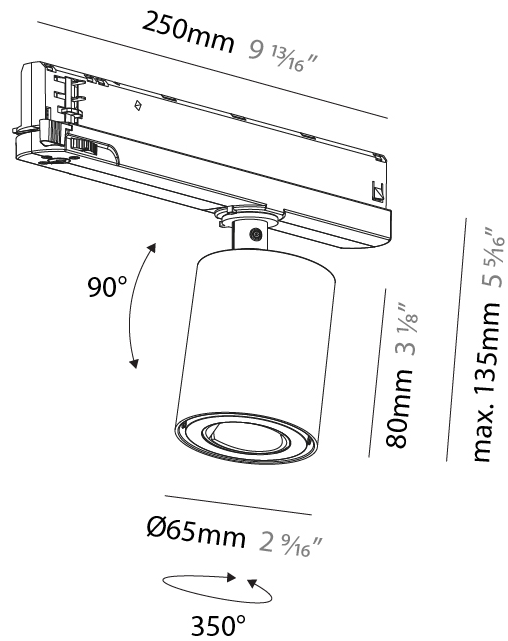

1. To build a product code in our configurator select the specify button on the base model # product page
2. To build a manual product code on this datasheet choose from the options listed below in blue font and add the suffix to the base model #

GENERAL

Series: Oiko Pro
Subseries: Oiko Pro In Wallwash
Brand: Prolight
Division: Architectural
Mounting Type: Track
Mounting Location: Ceiling
Subcategory: Wallwash

PHYSICAL

Shape: Cylinder
Diameter (mm): 65
Diameter (in): 2 ⁹/₁₆
Length (mm): 250
Length (in): 9 ¹³/₁₆
Height (mm): 80
Height (in): 3 ¹/₈
Light Distribution: Adjustable / Direct
Fixture Finish: SSR / BKV / CWI / CRY / HAB / LAG / UFT / ITA / RUA / RUR / MIC / FTG / MYG / TWT / LOD / PUS / FRO / FUP / KIA / POP / BLS / SPG / MEY / GOH / GUM / CHC / COM / ABZ / JAG / OBR / MOS / ROR
Holder Finish: WHI / BLK
Fixture Material: Aluminum

ELECTRICAL

Lamp Type: LED
Input Wattage (W): 19
Total Output Wattage (W): 17.3
Dimming: Non-Dimmable / 0-10V Dimming
Driver Included: Yes
Driver Location: Integrated
Driver Type: Constant Current - 120Vac
Driver Class: Class 2
Input Voltage (V): 120

LED

Number of LEDs: 1
Color Temperature (°K): 2700 / 3000 / 3500 / 4000
Max. Delivered Lumen (lm): 1516 / 1632 / 1690 / 1724
Nominal Lumen (lm): 1905 / 2050 / 2123 / 2166
CRI: >90 CRI
Lamp Life (hrs): 50000

OPTICAL

RATINGS AND CERTIFICATIONS

Certified By: CSA Certified to UL and CSA Standards
IP rating: IP20