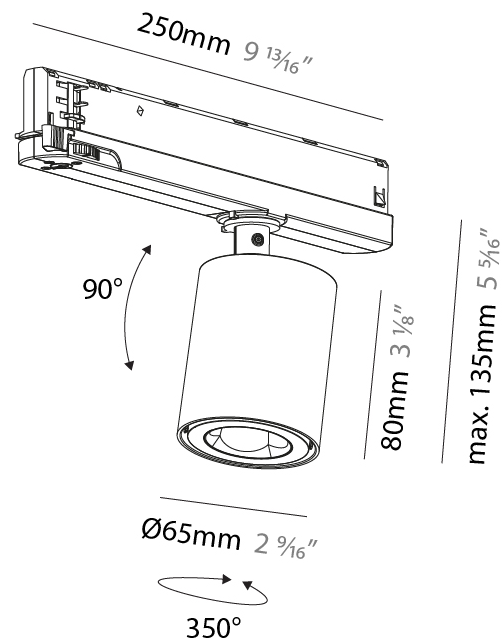

1. To build a product code in our configurator select the specify button on the base model # product page
2. To build a manual product code on this datasheet choose from the options listed below in blue font and add the suffix to the base model #

GENERAL

Series: Oiko Pro
Subseries: Oiko Pro In
Brand: Prolicht
Division: Architectural
Mounting Type: Track
Mounting Location: Ceiling
Subcategory: Spots

PHYSICAL

Shape: Cylinder
Diameter (mm): 65
Diameter (in): 2 ⁹/₁₆
Length (mm): 250
Length (in): 9 ¹³/₁₆
Height (mm): 80
Height (in): 3 ¹/₈
Max. Overall Height (mm): 135
Max. Overall Height (in): 5 ⁵/₁₆
Light Distribution: Adjustable / Direct
Fixture Finish: SSR / BKV / CWI / CRY / HAB / LAG / UFT / ITA / RUA / RUR / MIC / FTG / MYG / TWT / LOD / PUS / FRO / FUP / KIA / POP / BLS / SPG / MEY / GOH / GUM / CHC / COM / ABZ / JAG / OBR / MOS / ROR
Holder Finish: WHI / BLK
Fixture Material: Aluminum

ELECTRICAL

Lamp Type: LED
Input Wattage (W): 19
Total Output Wattage (W): 17.3
Dimming: Non-Dimmable / 0-10V Dimming
Driver Included: Yes
Driver Location: Integrated
Driver Type: Constant Current - 120Vac
Driver Class: Class 2
Input Voltage (V): 120

LED

Number of LEDs: 1
Color Temperature (°K): 2700 / 3000 / 3500 / 4000
Max. Delivered Lumen (lm): 1278 / 1377 / 1432 / 1461
Nominal Lumen (lm): 1668 / 1797 / 1869 / 1907
CRI: >90 CRI
Lamp Life (hrs): 50000

OPTICAL

Reflector°: 14

RATINGS AND CERTIFICATIONS

Certified By: CSA Certified to UL and CSA Standards
IP rating: IP20